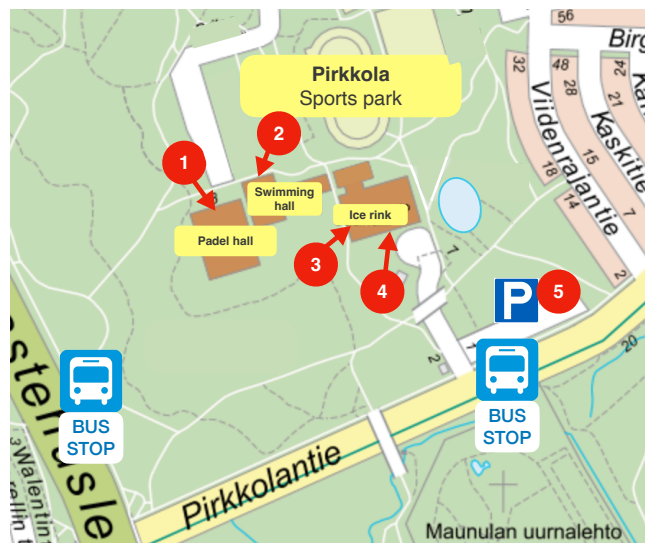

## Draw Information

### Dear Skaters & Coaches,

Please note that the Draw for the Novice Categories will take place electronically on Wednesday 01/04/2026.

The Draw for the Junior and Senior categories will take place at 16:00 on Friday 03/04/2026 at Pirkkola Padel hall.

The Official Practice groups will be according to the starting orders.

The Free Dance starting orders will be the reverse of the results of the Pattern or Rhythm Dances.

## HELSINKI SOLO ICE DANCE INTERNATIONAL

Pirkkola Ice Hall  
Plotinrinne 8, 00630 Helsinki

- 1 Skating order draw (Padel hall)
- 2 Lunch available Fri-Sun 11am - 4 pm (Swimming hall)
- 3 Audience entrance (Ice rink)
- 4 Skaters' entrance, also Cafe (Ice rink)
- 5 Free parking